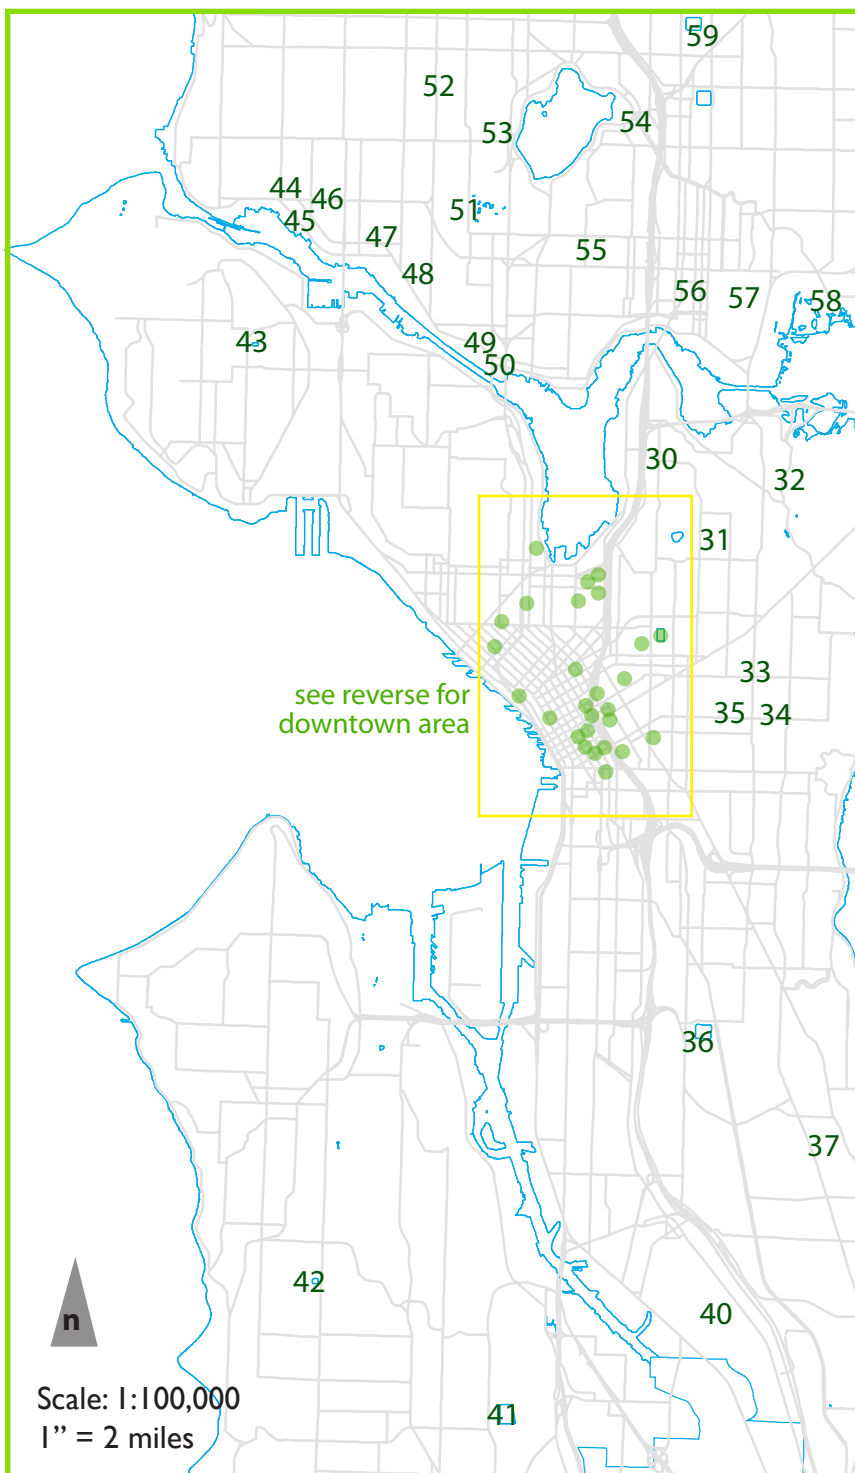

## Working Map of Existing Green Roofs within the Seattle City Limits

Updated August, 2010.

Project Name	Accessible?	Building Type	Size (sq ft)
30 Bertschi School	viewable	education	320
31 private residence	no	residential	300
32 Washington Park Arboretum	viewable	public	500
33 Remington Court	no	residential	782
34 Alley House	(private access only)	residential	375
35 Swedish Medical Center	no	health care	5,000
36 Jefferson Reservoir (lid)	yes	public	268,702
37 private residences (3)	no	residential	3,600
38 South Shore Middle School	viewable	education	1,100
39 Henderson CSO Facility	viewable	public	1,500
40 King County International Airport	no	public	8,000
41 Myrtle Reservoir (lid)	yes	public	28,546
42 Westcrest Reservoir (lid)	yes	public	205,058
43 Magnolia Manor Reservoir (lid)	yes	public	200,000
44 Ballard Library	viewable, tours given	public	18,000
45 Bastille Restaurant	(private access only)	commercial	
46 ReStore bike shed	viewable	commercial	
47 private residence	no	residential	20,300
48 Ross Park Shelterhouse	viewable	public	800
49 Fremont Block 40	no	comm./res.	13,400
50 Epicenter Apartments	(private access only)	comm./res.	2500
51 Zoomazium, Woodland Park Zoo	viewable	public	8000
52 private residence	(private access only)	residential	250
53 Linden Orchard Park P-Patch shed	viewable	public	185
54 Florera Apartments	(private access only)	residential	
55 Seattle Tilth shed	viewable	public	350
56 George F. Russell Jr. Hall	no	residential	3,400
57 UW McMahon Hall	yes	edu/residential	
58 UW Merrill Hall Renovation	viewable	education	500
59 Maple Leaf Reservoir (lid)	yes	public	329,086

# Working Map of Green Roofs in Seattle

Updated August, 2010.