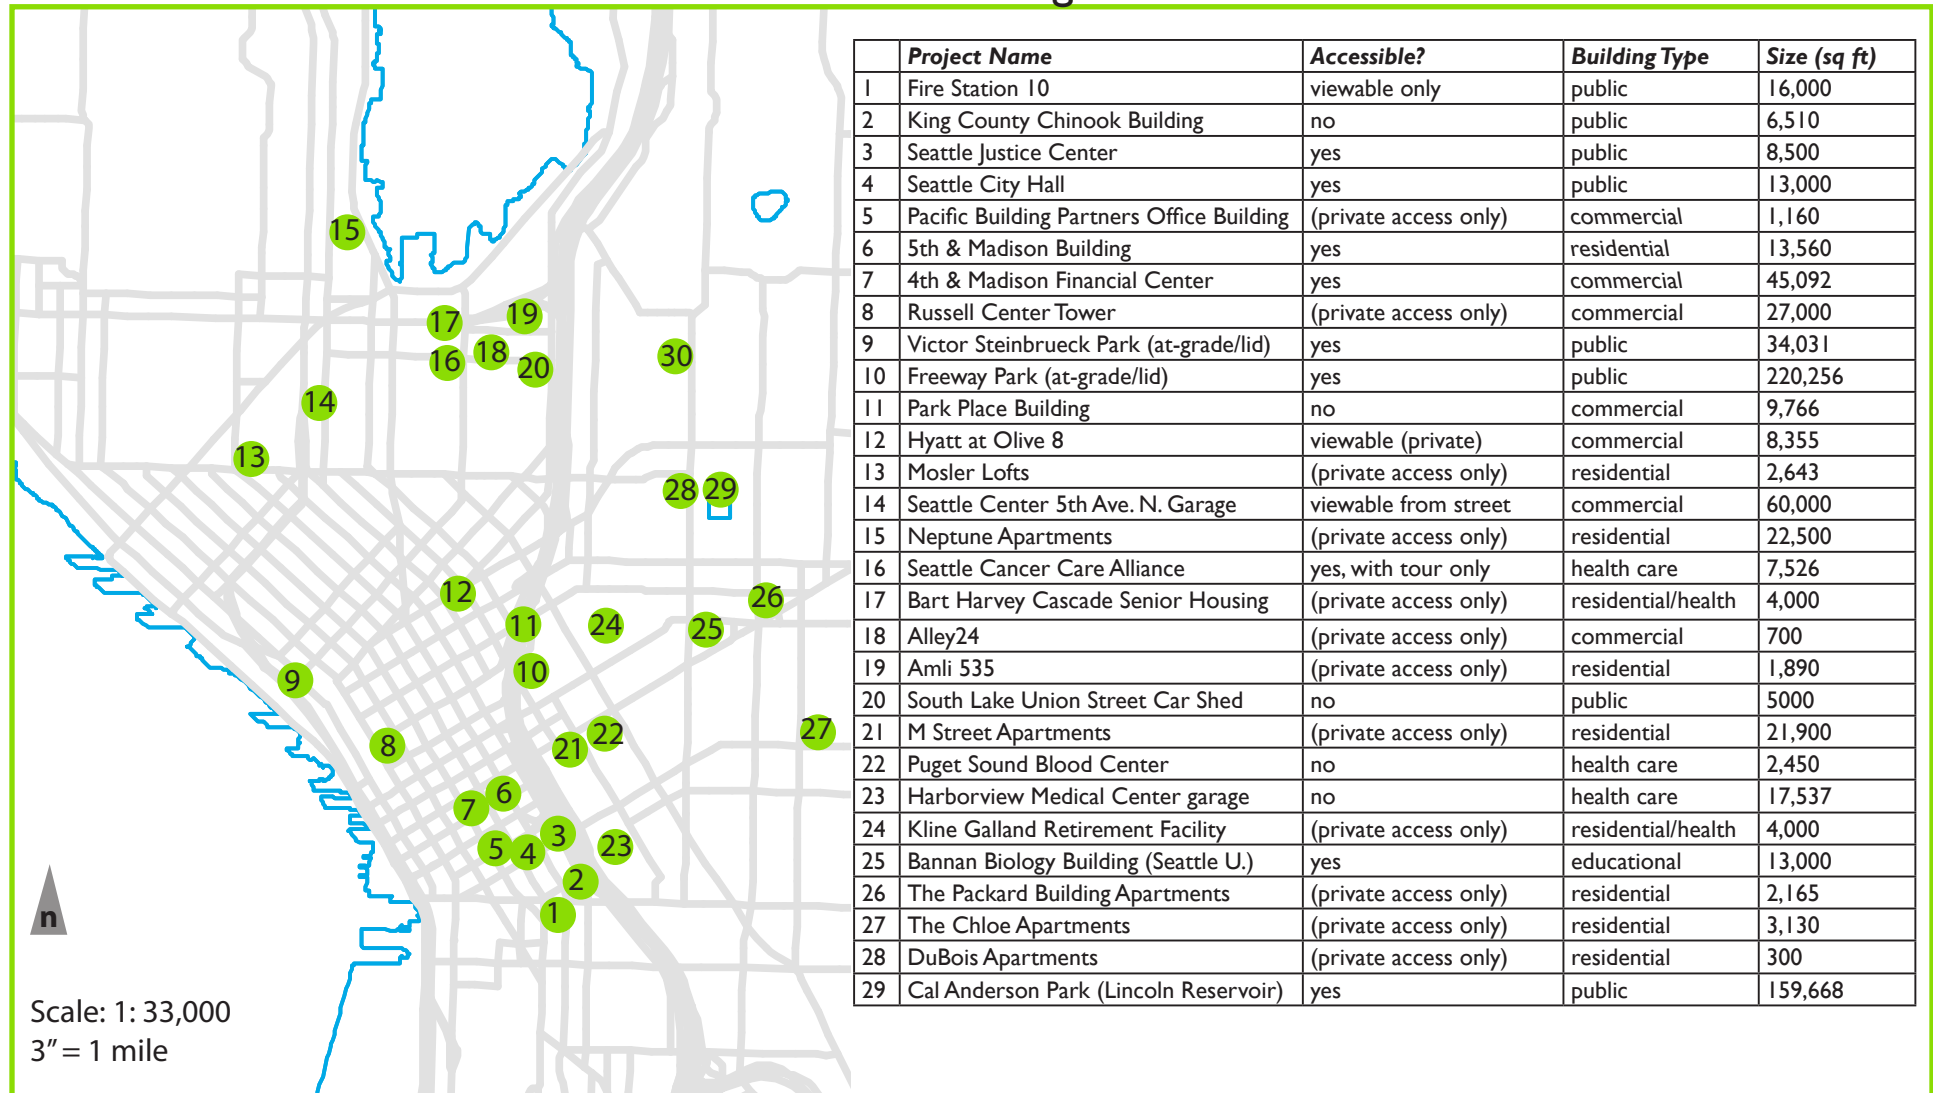

Green Roofs in the South Lake Union & First Hill Neighborhoods.

Please see reverse side for more green roofs in other Seattle neighborhoods.